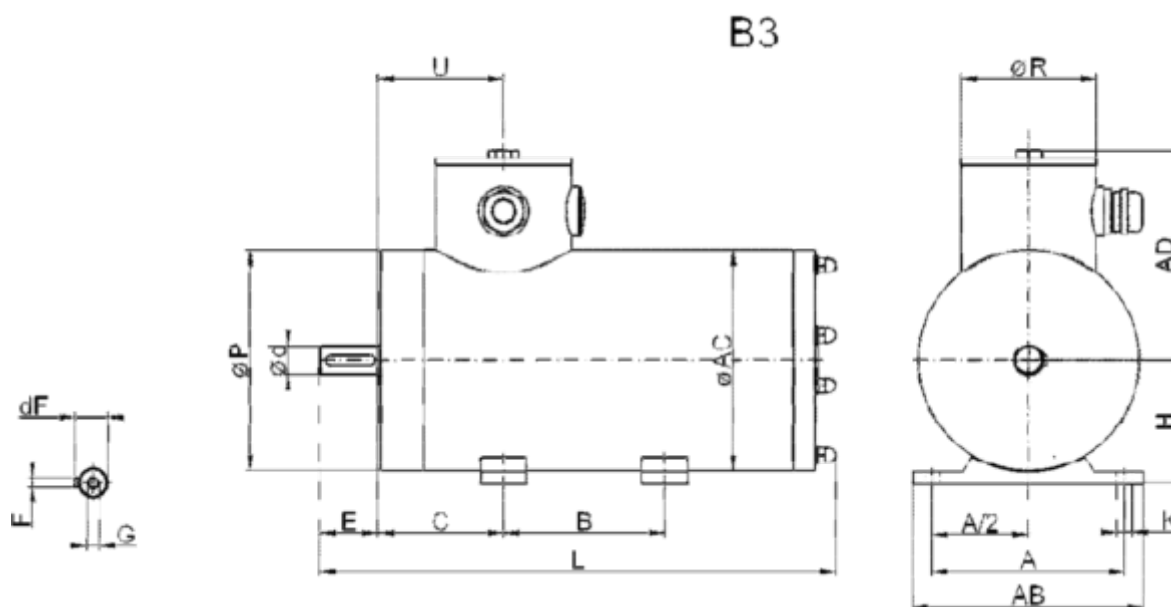

Article number: 25560002541270

Description: BEGE stainless steel AC motor EBS71K-4 IEC71 B3
0,25KW 1420 rpm 3x230/400V 50HZ IP69K PTC

Measures

A = 112	E = 30	Ød = 14
A/2 = 56	F = 5	ØR = 76
AB = 140	G = M5	
AC = 134	H = 71	
AD = 129	K = 7	
B = 90	L = 243	
C = 45	P = 134	
dF = 16	U = 118	